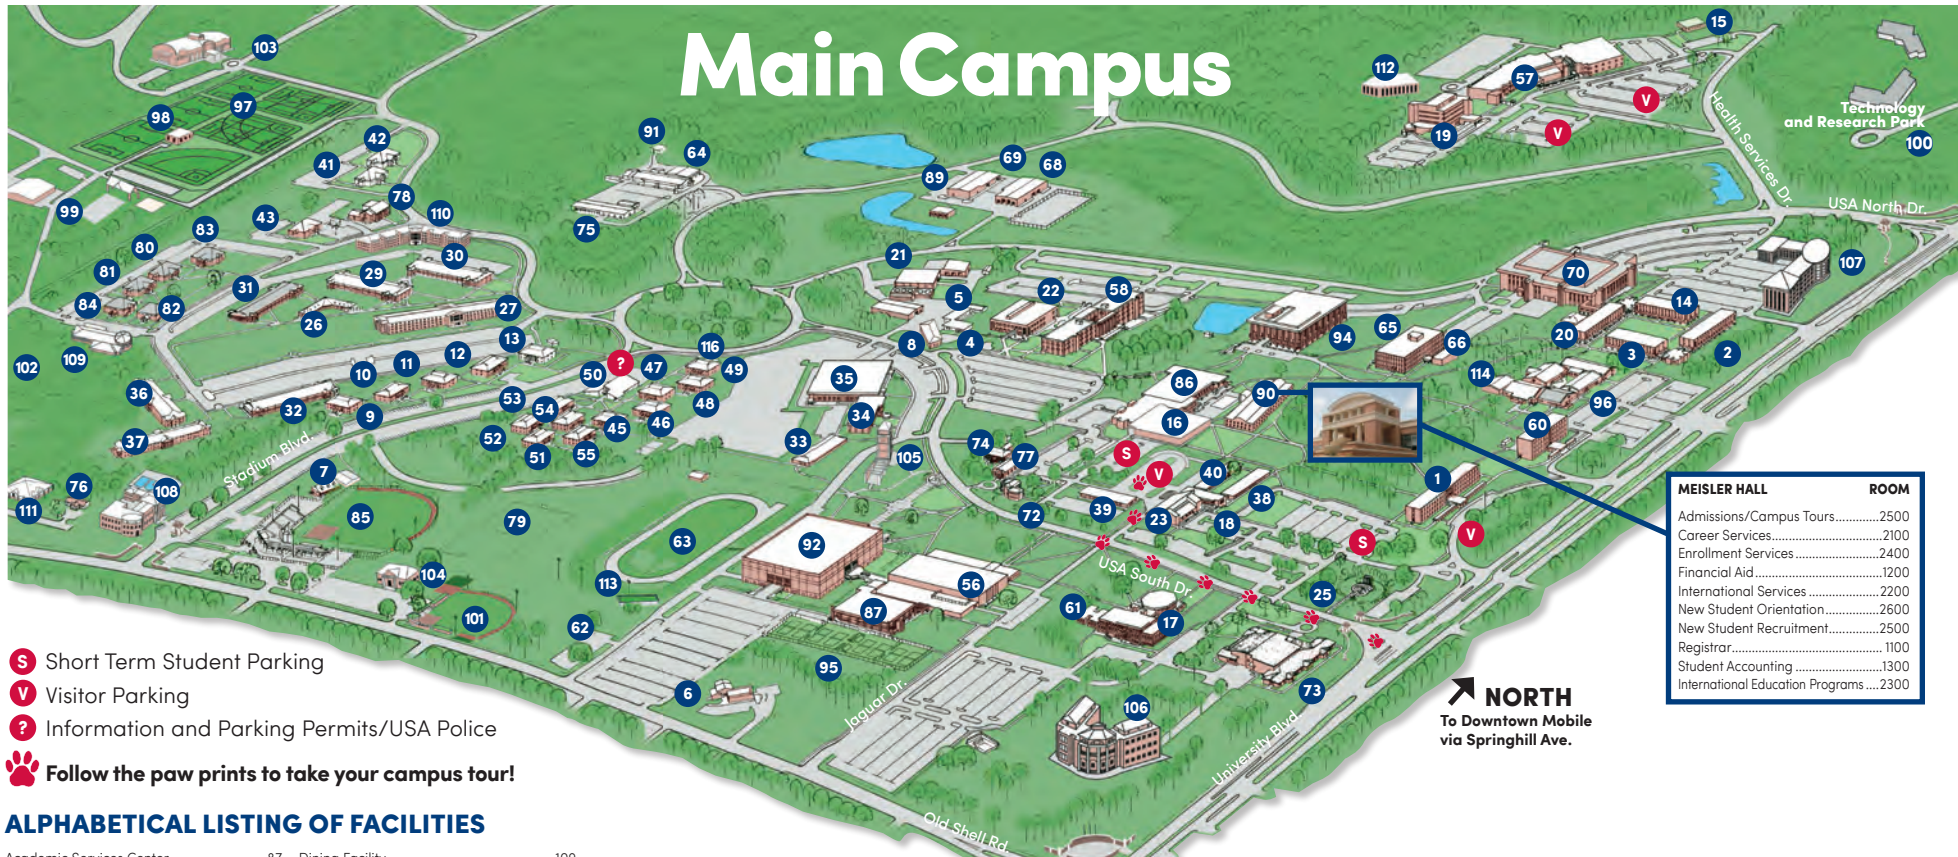

Main Campus

- S** Short Term Student Parking
- V** Visitor Parking
- P** Information and Parking Permits/USA Police
- Paw Print** Follow the paw prints to take your campus tour!

MEISLER HALL	ROOM
Admissions/Campus Tours.....	2500
Career Services.....	2100
Enrollment Services.....	2400
Financial Aid.....	1200
International Services.....	2200
New Student Orientation.....	2600
New Student Recruitment.....	2500
Registrar.....	1100
Student Accounting.....	1300
International Education Programs.....	2300

Life Sciences Lecture Hall.....	66	Stanky Field.....	85
Maintenance Garage.....	68	Stokes Hall.....	110
Marching Band Drill Field.....	62	Student Center.....	86
Marx Library.....	94	Student Health Center.....	39
Mathematical Sciences and Physics Building.....	60	Student Recreation Center.....	108
Medical Sciences Building.....	70	Technology and Research Park.....	100
Meisler Hall.....	90	Technology and Research Park, Bldg III.....	57
Mitchell Center.....	92	Telecommunications Building.....	89
Mitchell College of Business.....	17	The Grove.....	102
Mitchell Learning Resource Center.....	61	Tholos of Delphi Replica.....	25
Mobile Townhouse.....	72	Transportation Services.....	99
Moulton Tower and Alumni Plaza.....	105	Treatment Storage & Disposal.....	91
New Hall.....	20	University Commons.....	93
Outdoor Recreation.....	76	USA Mail Hub.....	115
Phi Mu Sorority House.....	84	USA Police/Beta-Gamma Commons.....	50
Pi Kappa Alpha Fraternity House.....	41	Soccer Fields.....	15
Pi Kappa Phi Fraternity House.....	43	Softball Field.....	101
Property Inventory Warehouse.....	64	Softball/Soccer Fieldhouse.....	104
Science Laboratory Building.....	35		
Seaman's Bethel Theatre/Honors College.....	77		
Shelby Hall.....	106		
Sigma Chi Fraternity House.....	78		
Soccer Fields.....	79		
Softball Field.....	101		
Softball/Soccer Fieldhouse.....	104		